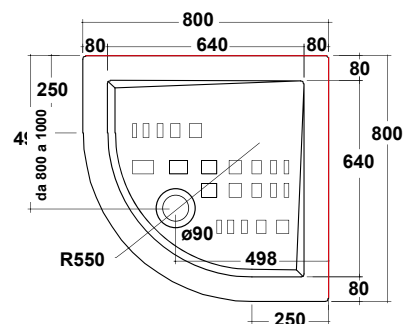

IBIS SQUARE

PIATTO DOCCIA EXTRA PIATTO IN CERAMICA
CON ANTISCIVOLO. PILETTA
SIFONATA Ø90 MM INCLUSA.
EXTRA SLIM CERAMIC SHOWER TRAY WITH
ANTI SLIP PATTERN. SIPHON WASTE PIPE
Ø90 MM INCLUDED.

H 5,5 cm

cod.	dimens.	kg
IBI8808001	80x80	27
IBI8909001	90x90	33

*Lato non smaltato/Not glazed size

IBIS RECTANGULAR

PIATTO DOCCIA EXTRA PIATTO IN
CERAMICA CON ANTISCIVOLO. PILETTA
SIFONATA Ø90 MM INCLUSA.
EXTRA SLIM CERAMIC SHOWER TRAY
WITH ANTI SLIP PATTERN. SIPHON WASTE
PIPE Ø90 MM INCLUDED.

H 5,5 cm

cod.	dimens.	kg
IBI8729001	72x90	27
IBI8701001	70x100	30
IBI8701201	70x120	36
IBI8701401	70x140	42
IBI8701601	70x160	50
IBI8701701	70x170	55
IBI8751001	75x100	32
IBI8751201	75x120	35
IBI8801001	80x100	37
IBI8801201	80x120	40
IBI8801401	80x140	45

H 5,5 cm

cod.	dimens.	kg
IBI880AN01	80x80	25
IBI890AN01	90x90	28
IBI810AN01	100x100	32

*Lato non smaltato/Not glazed size