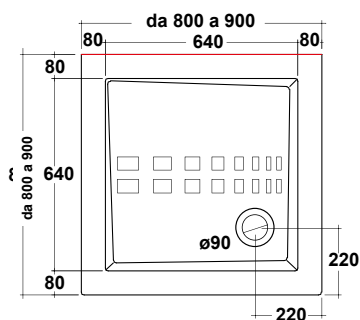

IBIS SQUARE

PIATTO DOCCIA EXTRA PIATTO IN CERAMICA
CON ANTISCIVOLO. PILETTA
SIFONATA Ø90 MM INCLUSA.
EXTRA SLIM CERAMIC SHOWER TRAY WITH
ANTI SLIP PATTERN. SIPHON WASTE PIPE
Ø90 MM INCLUDED.

H 5,5 cm

cod.	dimens.	kg
IBI8808001	80x80	27
IBI8909001	90x90	33

*Lato non smaltato/Not glazed size

IBIS RECTANGULAR

PIATTO DOCCIA EXTRA PIATTO IN
CERAMICA CON ANTISCIVOLO. PILETTA
SIFONATA Ø90 MM INCLUSA.
EXTRA SLIM CERAMIC SHOWER TRAY
WITH ANTI SLIP PATTERN. SIPHON WASTE
PIPE Ø90 MM INCLUDED.

H 5,5 cm

cod.	dimens.	kg
IBI8729001	72x90	27
IBI8701001	70x100	30
IBI8701201	70x120	36
IBI8701401	70x140	42
IBI8701601	70x160	50
IBI8701701	70x170	55
IBI8751001	75x100	32
IBI8751201	75x120	35
IBI8801001	80x100	37
IBI8801201	80x120	40
IBI8801401	80x140	45

H 5,5 cm

cod.	dimens.	kg
IBI880AN01	80x80	25
IBI890AN01	90x90	28
IBI810AN01	100x100	32

*Lato non smaltato/Not glazed size