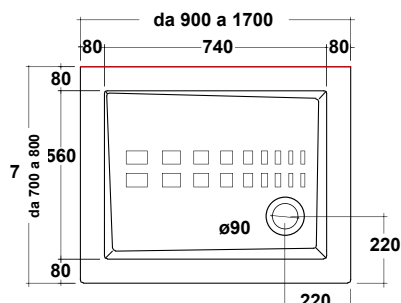

IBIS SQUARE

PIATTO DOCCIA EXTRA PIATTO IN CERAMICA
CON ANTISCIVOLO. PILETTA
SIFONATA Ø90 MM INCLUSA.
EXTRA SLIM CERAMIC SHOWER TRAY WITH
ANTI SLIP PATTERN. SIPHON WASTE PIPE
Ø90 MM INCLUDED.

H 5,5 cm

cod.	dimens.	kg
IBI8808001	80x80	27
IBI8909001	90x90	33

*Lato non smaltato/Not glazed size

IBIS RECTANGULAR

PIATTO DOCCIA EXTRA PIATTO IN
CERAMICA CON ANTISCIVOLO. PILETTA
SIFONATA Ø90 MM INCLUSA.
EXTRA SLIM CERAMIC SHOWER TRAY
WITH ANTI SLIP PATTERN. SIPHON WASTE
PIPE Ø90 MM INCLUDED.

H 5,5 cm

cod.	dimens.	kg
IBI8729001	72x90	27
IBI8701001	70x100	30
IBI8701201	70x120	36
IBI8701401	70x140	42
IBI8701601	70x160	50
IBI8701701	70x170	55
IBI8751001	75x100	32
IBI8751201	75x120	35
IBI8801001	80x100	37
IBI8801201	80x120	40
IBI8801401	80x140	45

H 5,5 cm

cod.	dimens.	kg
IBI880AN01	80x80	25
IBI890AN01	90x90	28
IBI810AN01	100x100	32

*Lato non smaltato/Not glazed size