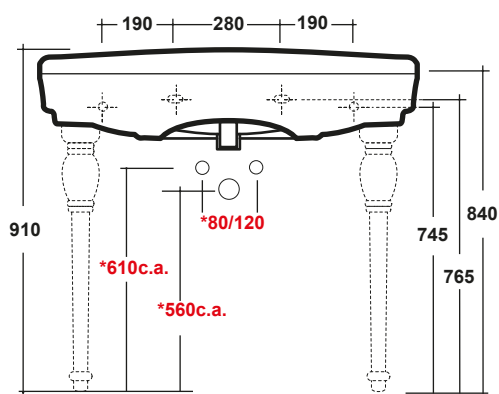

# IMPERO CONSOLLE 100X60 CM

Art.IMP4C10101-IMP4C10301

\*Quota d'installazione consigliata  
\*Advised measure for installation

Agg. 01/2020

Consolle monoforo/tre fori. Peso 35 Kg  
One hole / three holes console. Weight Kg 35