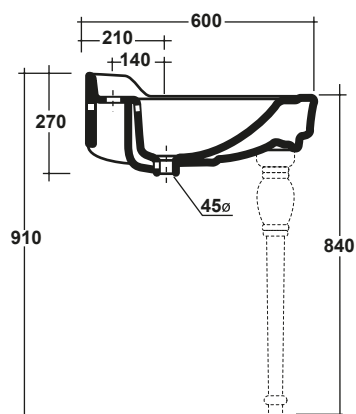

# IMPERO CONSOLLE 100X60 CM

Art.IMP4C10101-IMP4C10301

\*Quota d'installazione consigliata  
\*Advised measure for installation

Agg. 01/2020

Consolle monoforo/tre fori. Peso 35 Kg  
One hole / three holes console. Weight Kg 35