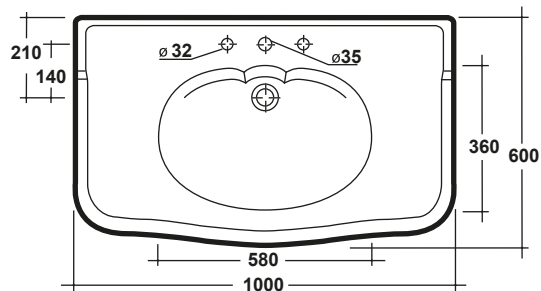

# IMPERO CONSOLLE 100X60 CM

Art.IMP4C10101-IMP4C10301

\*Quota d'installazione consigliata  
\*Advised measure for installation

Agg. 01/2020

Consolle monoforo/tre fori. Peso 35 Kg  
One hole / three holes console. Weight Kg 35